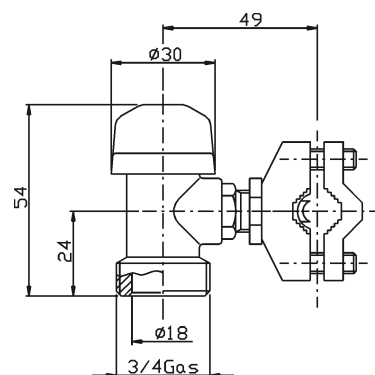

Rubinetto Autoforante a sfera
1/4 di giro cromato sabbato
con morsetto universale
(tubo Ø 10 - 16)

Chromed sandblasted Ball Valve
Self-Cutting tap 1/4 turn with
universal clamp (Ø 10 - 16 pipes)

Robinet Autoperceur à sphère
chromée sablée 1/4 de tour
avec bride universelle
(tube Ø 10 - 16)

Selbstschneidendkugelhahn
1/4 Drehung verchromt
sandbestrahlt Universalklemme
(Rohr Ø 10-16)