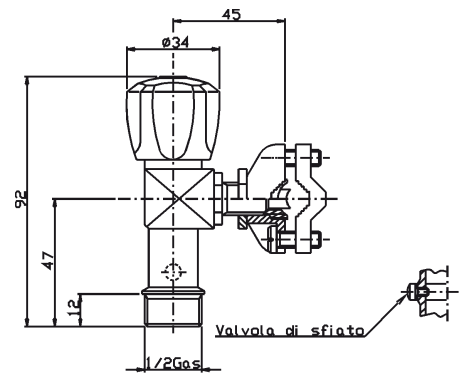

Rubinetto Autoforante quadro cromato morsetto universale Ø 10 -16 cromato filetto 1/2" vite rossa 2 valvole antirisucchio

Chromed square Self-cutting Tap chromed universal clamp Ø 10 -16 with 1/2" thread spare red screw with 2 check valves

Robinet Auto perceur carré chromé bride universelle Ø 10 -16 chromée filet 1/2" vis rouge d'escorte avec 2 vannes antiretour

Quadratselbstschneidendhahn verchromt Universalklemme Ø 10 -16 verchromt Gewinde 1/2" rote Ersatzschraube mit zwei Ruecklaufventilen