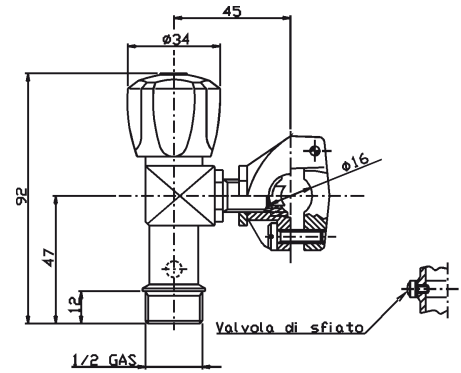

Rubinetto Autoforante quadro cromato morsetto per tubo Ø 15 cromato con manopola cromata filetto 1/2" vite rossa 2 valvole antirisucchio

Chromed square Self-cutting Tap Chromed clamp for Ø 15 with chromed handle 1/2" thread spare red screw 2 check valves

Robinet Auto perceur carré chromé bride pour tube Ø 15 chromée croisillon chromé filet 1/2" vis rouge d'escorte 2 vannes antiretour

Quadratselbstschneidendhahn verchromt Klemme fuer Ø 10 -16 verchromt Drehgriff verchromt Gewinde 1/2" mit roter Ersatzschraube mit zwei Ruecklaufventilen

AC PF 0071 CS

Rubinetto Autoforante quadro cromato sabbiaio morsetto per tubo Ø 15 cromato con manopola cromata filetto 1/2" vite rossa 2 valvole antirisucchio

Chromed sandblasted square Self-cutting Tap Chromed clamp for Ø 15 with chromed handle 1/2" thread spare red screw 2 check valves

Robinet Auto perceur carré chromé sablé bride pour tube Ø 15 chromée croisillon chromé filet 1/2" vis rouge d'escorte 2 vannes antiretour

Quadratselbstschneidendhahn verchromt sandbestrahlt Klemme fuer Ø 10 -16 verchromt Drehgriff verchromt Gewinde 1/2" mit roter Ersatzschraube mit zwei Ruecklaufventilen

AC PF 0071 CSI

AC PF 0071 CLI

Versione con tagliatubo in acciaio inox - Stainless steel cutter version
Version avec cutter en acier inox - Ausfuehrung mit Rohrabscneider aus rostfreiem Stahl