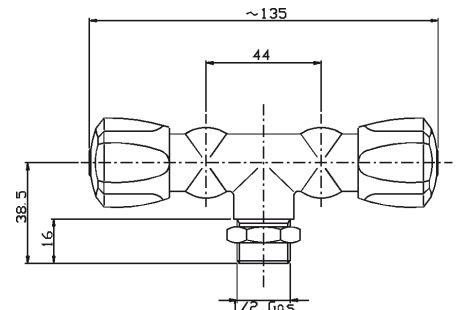

AC PF 0260 CS

Rubinetto Lavatrice 3/4 x 1/2
doppio cromato sabbato
forma "Y" con controdado

Chromed sandblasted "Y"-shaped
double Washing Machine Tap
3/4 x 1/2 with lock nut

Robinet Machine 3/4 x 1/2 à Laver
double forme "Y" chromé sablé
avec écrou de blocage

Doppelhahn fuer Waschmaschine
3/4 x 1/2 verchromt sandbestrahlt
"Y"-form mit Gegenmutter

AC PF 0270 CL

Rubinetto Lavatrice 3/4 x 1/2
cromato a 2 uscite
verticali

Chromed Washing
Machine Tap 3/4 x 1/2
with 2 vertical outlets

Robinet Machine
à Laver 3/4 x 1/2 chromé
à 2 sorties verticales

Waschmaschinenhahn
3/4 x 1/2 verchromt mit zwei
senkrechten Abgaengen

AC PF 0290 CS

Rubinetto Lavatrice 3/4 x 1/2
a 2 uscite dritto cromato
sabbato

Chromed sandblasted
straight Washing Machine Tap
3/4 x 1/2 with 2 outlets

Robinet Machine à laver
3/4 x 1/2 droit chromé sablé
à 2 sorties

Waschmaschinenengeradahn
3/4 x 1/2 verchromt
sandbestrahlt mit zwei Abgaengen

AC PF 0290 CL

Rubinetto Lavatrice
3/4 x 1/2 a 2 uscite dritto
cromato

Chromed straight Washing
Machine Tap 3/4 x 1/2
with 2 outlets

Robinet Machine à
Laver 3/4 x 1/2 droit chromé
à 2 sorties

Waschmaschinenengeradahn
3/4 x 1/2 verchromt mit zwei
Abgaengen