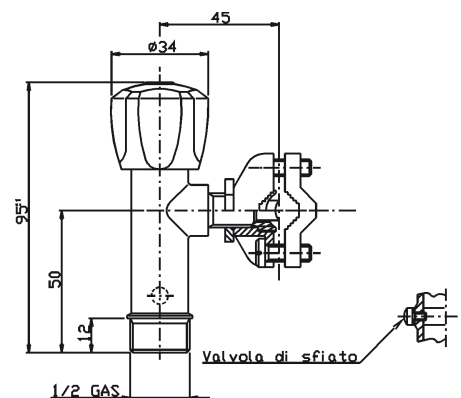

Rubinetto Autoforante cilindrico cromato sabbizzato morsetto universale Ø 10 - 16 cromato manopola ABS nera 2 valvole antirisucchio

Chromed sandblasted cylindrical Self-cutting Tap universal chromed clamp Ø 10 - 16 black ABS handle 2 check valve

Robinet Autoperceur cylindrique chromé sablé bride universelle chromée Ø 10 - 16 croisillon ABS noir 2 vannes antiretour

Zylinderselbstschneidendhahn verchromt sandbestrahlt Universalklemme Ø 10 -16 verchromt schwarze Kunststoffdrehgriff mit 2 Ruecklaufventil